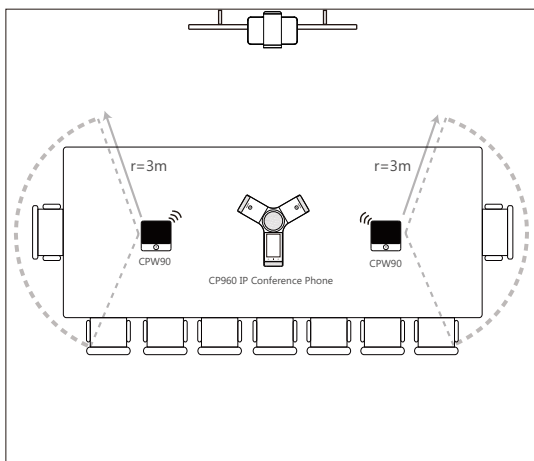

Physical features

- Dimension (W*D*H):
Microphone: 85.98mm*85.98mm*16.35mm
Charge Cradle: 190mm*86mm*25.5mm
- Operating humidity: 10~90%
- Storage temperature: -10~40°C (+14~104°F)

Package content

- 2 x CP Wireless Expansion Microphone
- Charger Cradle

- 0.3m Micro USB Cable
- Quick Start Guide

Package features

- Qty/CTN: PCS
- N.W/CTN: kg
- G.W/CTN: kg
- Giftbox size:
- Carton Meas:

Compliance

Digitel Europe Ltd

Communications Centre, 1 Ivy Street, Priory Industrial Estate, Birkenhead, Wirral CH41 5EE